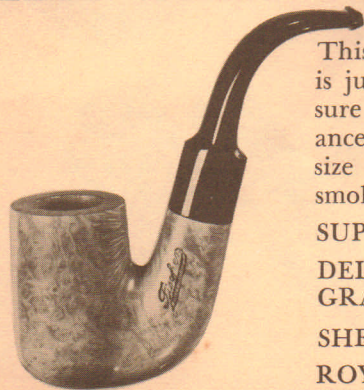

IMP. FROM ITALY \$2.85

ENGLISH SHEFFIELD STEEL 3.95

RELAX WITH AN OOM PAUL

This large curved pipe is just the thing for leisure hours. Perfectly balanced and of generous size for long, enjoyable smoking.