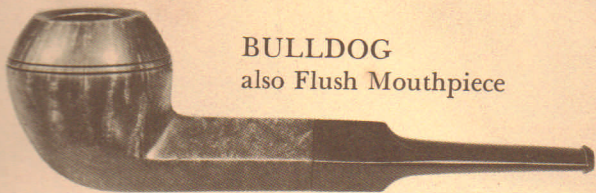

MASSIVE BULLDOG