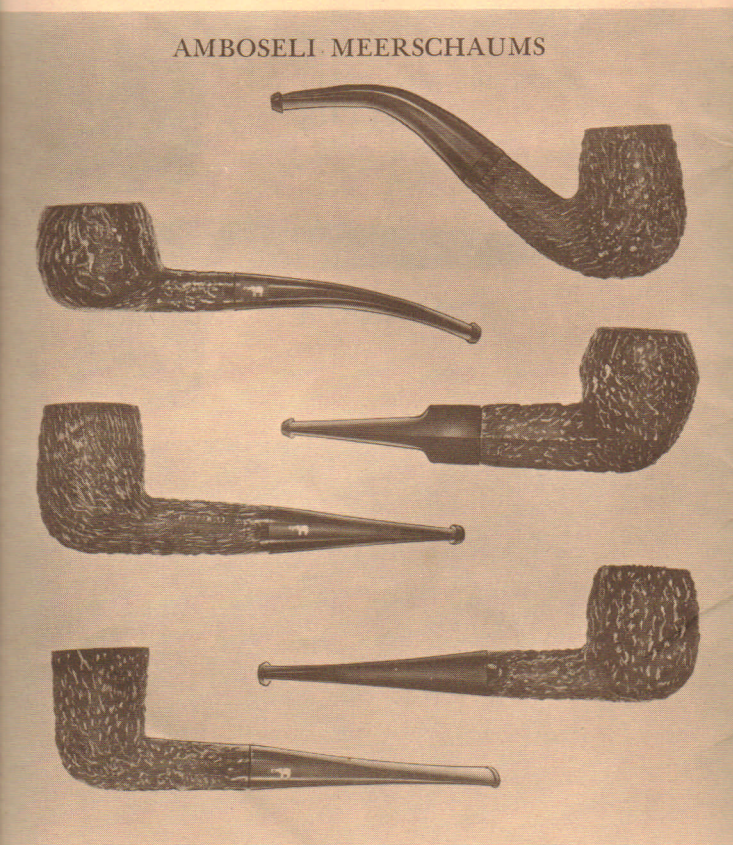

AMBOSELI MEERSCHAUMS

AMBOSELI MEERSCHAUMS

IMPORTED FROM AFRICA

Every Amboseli Meerschaum has a rough nut like finish and has been pre-colored with a hard glossy finish. Their superb smoking qualities are a constant joy to the smoker. Made in Bulldog, Billiard, Dublin, Apple and Prince Shapes, Full Curve.

SMALL AND MEDIUM SIZES	$12.95
EXTRA LARGE BILLIARD	18.50