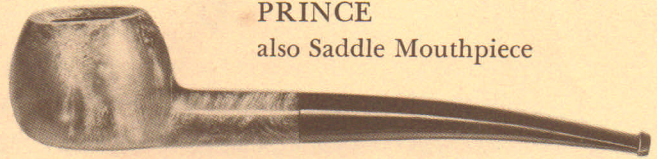

MOUNTED WITH STERLING BAND \$7.50

Made up in most standard shapes. Extremely light in weight and pre-smoked. See Master Style Chart.

WELL CURVED

APPLE CURVED

STUDENT
also Flush Mouthpiece

PRINCE
also Saddle Mouthpiece

APPLE
Small—Medium—Large

SQUAT BULLDOG
also Saddle Mouthpiece

OCTAGON SQUARE

CLUB
Junior—Medium—Senior

POT
Medium—Large
also Saddle Mouthpiece

IRISH BILLIARD

BILLIARD SADDLE
Medium

DUBLIN
Junior—Medium—Senior