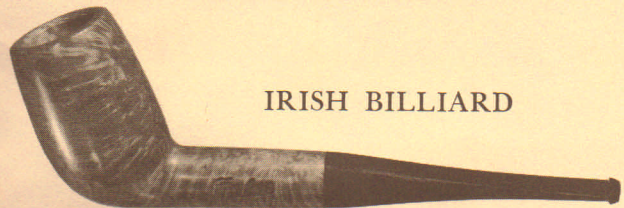

MOUNTED WITH STERLING BAND \$7.50

Made up in most standard shapes. Extremely light in weight and pre-smoked. See Master Style Chart.

WELL CURVED

APPLE CURVED

STUDENT
also Flush Mouthpiece

PRINCE
also Saddle Mouthpiece

APPLE
Small—Medium—Large

SQUAT BULLDOG
also Saddle Mouthpiece

OCTAGON SQUARE

CLUB
Junior—Medium—Senior

POT
Medium—Large
also Saddle Mouthpiece

IRISH BILLIARD

BILLIARD SADDLE
Medium

DUBLIN
Junior—Medium—Senior

\$5.00 SUPREME

The Fischer Supreme is a leader for pipe value. Pride in workmanship plus quality materials are the proof when you own a Fischer Oil Finished Supreme Briar.

\$3.50 RAMSGATE

The Ramsgate introduces the Fischer quality. The first step to the ultimate in pipe smoking pleasure. A pipe to please the eye and taste as well.