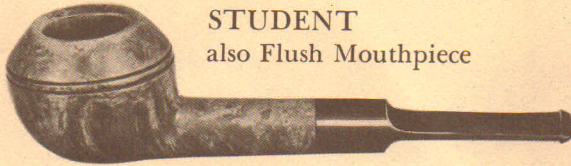

MOUNTED WITH STERLING BAND \$7.50

Made up in most standard shapes. Extremely light in weight and pre-smoked. See Master Style Chart.

WELL CURVED

APPLE CURVED

STUDENT
also Flush Mouthpiece

PRINCE
also Saddle Mouthpiece

APPLE
Small—Medium—Large

SQUAT BULLDOG
also Saddle Mouthpiece

OCTAGON SQUARE

CLUB
Junior—Medium—Senior

POT
Medium—Large
also Saddle Mouthpiece

IRISH BILLIARD

BILLIARD SADDLE
Medium

DUBLIN
Junior—Medium—Senior