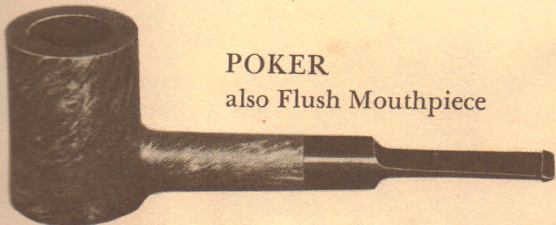

\$5.00 SUPREME

The Fischer Supreme is a leader for pipe value. Pride in workmanship plus quality materials are the proof when you own a Fischer Oil Finished Supreme Briar.

\$3.50 RAMSGATE

The Ramsgate introduces the Fischer quality. The first step to the ultimate in pipe smoking pleasure. A pipe to please the eye and taste as well.

\$10.00

The Fischer Royal Vi of pipes fashioned from briar and finished with process to enhance the

TYPE CHART

MASSIVE BULLDOG

BULLDOG
also Flush Mouthpiece

WOODSTOCK

BILLIARD
Junior—Medium—Senior

PEAR

POKER
also Flush Mouthpiece

CURVED
Medium—Senior

BULLDOG CURVED

BULL MOOSE
also Saddle Mouthpiece

LIGHT BILLIARD

SQUARE

CHIMNEY

...AL
... is the masterpiece
... the finest imported
... our exclusive oil
... ain.