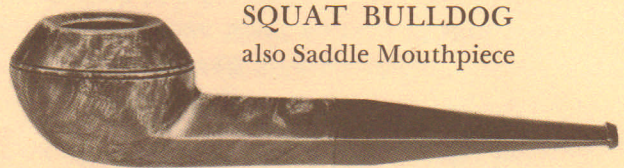

MOUNTED WITH STERLING BAND \$7.50

Made up in most standard shapes. Extremely light in weight and pre-smoked. See Master Style Chart.

WELL CURVED

APPLE CURVED

STUDENT
also Flush Mouthpiece

PRINCE
also Saddle Mouthpiece

APPLE
Small—Medium—Large

SQUAT BULLDOG
also Saddle Mouthpiece

OCTAGON SQUARE

CLUB
Junior—Medium—Senior

POT
Medium—Large
also Saddle Mouthpiece

IRISH BILLIARD

BILLIARD SADDLE
Medium

DUBLIN
Junior—Medium—Senior