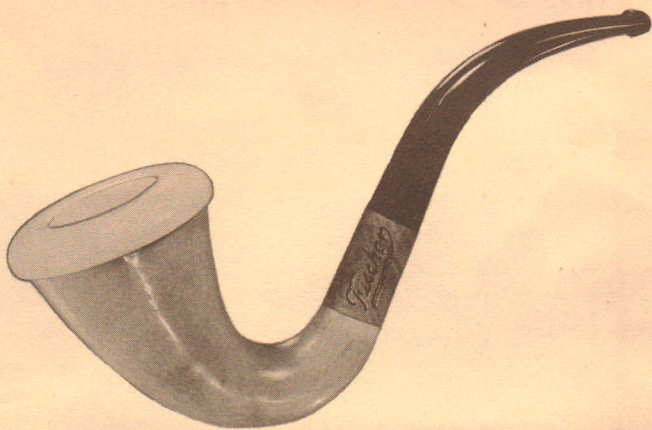

We were fortunate in getting one of the largest French pipe factories to make this fine line for us. Every pipe is fit with a clear transparent lucite stem, thin bite but tough.

Made in the following shapes in standard and deluxe quality.

STANDARD	\$5.95
DELUXE	7.50

THE CANADIAN OVAL SHANK

To the connoisseur, The Canadian is usually his prize possession. Noted for its cool sweet smoking qualities, the longer shank is the secret.

SUPREME QUALITY	\$ 5.00
DELUXE QUALITY	7.50
ROYAL	10.00
IMPERIAL	12.50

Pipes by Fischer

A Family Tradition for Over 200 Years

HOUSE OF FISCHER

1722 BOSTON RIDGE RD.
ORCHARD PARK, NEW YORK

THE CALABASH

Nature's gift to the pipesmoker made from South African gourds fitted with a creamy-white Meerschaum bowl. Being a true product of nature, no two are ever alike. Priced according to bowl size. Size—3-4-5-6-7—8.50-10.00-12.50-15.00-17.50.

Many famous people such as Mark Twain and Sherlock Holmes were devotees of the Calabash.

THE MEERSCHAUM LINED BRIAR

When you take fine old thoroughly aged imported briar and line it with Turkish Meerschaum you have a combination of sweet smoking for many years to come.