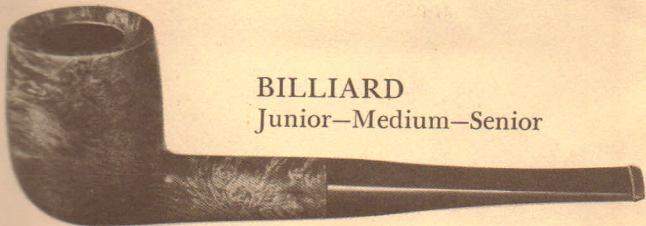

\$5.00 SUPREME

The Fischer Supreme is a leader for pipe value. Pride in workmanship plus quality materials are the proof when you own a Fischer Oil Finished Supreme Briar.

\$3.50 RAMSGATE

The Ramsgate introduces the Fischer quality. The first step to the ultimate in pipe smoking pleasure. A pipe to please the eye and taste as well.

\$10.00

The Fischer Royal Vi of pipes fashioned from briar and finished with process to enhance the

TYPE CHART

MASSIVE BULLDOG

BULLDOG
also Flush Mouthpiece

WOODSTOCK

BILLIARD
Junior—Medium—Senior

PEAR

POKER
also Flush Mouthpiece

CURVED
Medium—Senior

BULLDOG CURVED

BULL MOOSE
also Saddle Mouthpiece

LIGHT BILLIARD

SQUARE

CHIMNEY

...AL
... is the masterpiece
... the finest imported
... our exclusive oil
... ain.