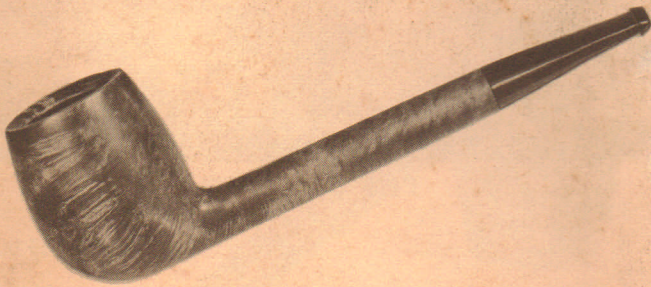

We were fortunate in getting one of the largest French pipe factories to make this fine line for us. Every pipe is fit with a clear transparent lucite stem, thin bite but tough.

Made in the following shapes in standard and deluxe quality.

STANDARD	\$5.95
DELUXE	7.50

THE CANADIAN OVAL SHANK

To the connoisseur, The Canadian is usually his prize possession. Noted for its cool sweet smoking qualities, the longer shank is the secret.

SUPREME QUALITY	\$ 5.00
DELUXE QUALITY	7.50
ROYAL	10.00
IMPERIAL	12.50