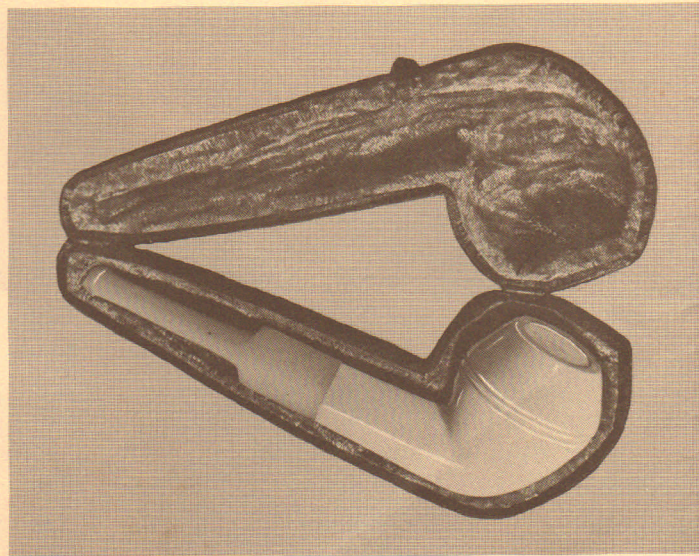

**GENUINE BLOCK
MEERSCHAUM PIPES**

THE ULTIMATE IN PIPE SMOKING

For the man who wants the very finest. Creamy white Meerschaum at its best. Fitted with a cloudy yellow hand cut bakelite stem.

FLORAL OR ENGRAVED, PACKED IN A SPECIAL VELVET LINED GIFT BOX.

SIZE

No. 5	\$12.50
No. 6	15.00
No. 7	18.50
No. 8	21.50
No. 9	25.00

DELUXE SATIN-LIKE FINISH, FINEST QUALITY IN HAND MADE FITTED CASE.

SIZE

No. 5	\$21.50
No. 6	25.00
No. 7	28.50
No. 8	32.00
No. 9	35.00

**FISCHER MEERSCHAUMS ARE
MADE IN THE FOLLOWING
SHAPES**

- | | |
|-------------------|------------|
| APPLE | DUBLIN |
| SEMI-BENT BULLDOG | BILLIARD |
| BULLDOG | FULL CURVE |

SEE MASTER STYLE CHART

LATTICE CARVED MEERSCHAUM

Exquisite carving by the last of the artists in fancy Meerschaum work. Imported from Vienna.