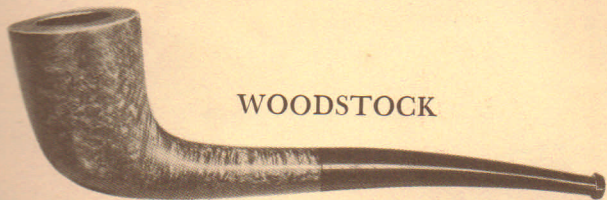

\$5.00 SUPREME

The Fischer Supreme is a leader for pipe value. Pride in workmanship plus quality materials are the proof when you own a Fischer Oil Finished Supreme Briar.

\$3.50 RAMSGATE

The Ramsgate introduces the Fischer quality. The first step to the ultimate in pipe smoking pleasure. A pipe to please the eye and taste as well.

\$10.00

The Fischer Royal Vi of pipes fashioned from briar and finished with process to enhance the

TYPE CHART

MASSIVE BULLDOG

BULLDOG
also Flush Mouthpiece

WOODSTOCK

BILLIARD
Junior—Medium—Senior

PEAR

POKER
also Flush Mouthpiece

CURVED
Medium—Senior

BULLDOG CURVED

BULL MOOSE
also Saddle Mouthpiece

LIGHT BILLIARD

SQUARE

CHIMNEY

...AL
... is the masterpiece
... the finest imported
... our exclusive oil
... ain.