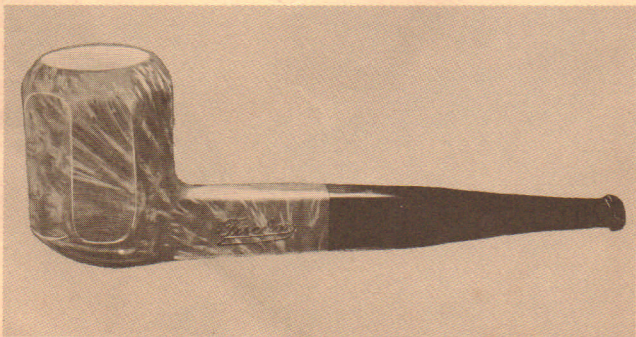

THE MEERSCHAUM LINED BRIAR

When you take fine old thoroughly aged imported briar and line it with Turkish Meerschaum you have a combination of sweet smoking for many years to come.

SMOOTH FINISH SELECT GRAINS	$10.00
ROUGH NUT FINISH	5.00

Made in Most Standard Shapes