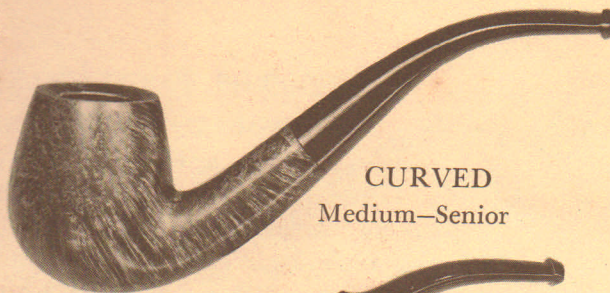

\$5.00 SUPREME

The Fischer Supreme is a leader for pipe value. Pride in workmanship plus quality materials are the proof when you own a Fischer Oil Finished Supreme Briar.

\$3.50 RAMSGATE

The Ramsgate introduces the Fischer quality. The first step to the ultimate in pipe smoking pleasure. A pipe to please the eye and taste as well.

\$10.00

The Fischer Royal Vi of pipes fashioned from briar and finished with process to enhance the

TYPE CHART

MASSIVE BULLDOG

BULLDOG
also Flush Mouthpiece

WOODSTOCK

BILLIARD
Junior—Medium—Senior

PEAR

POKER
also Flush Mouthpiece

CURVED
Medium—Senior

BULLDOG CURVED

BULL MOOSE
also Saddle Mouthpiece

LIGHT BILLIARD

SQUARE

CHIMNEY

...AL
... is the masterpiece
... the finest imported
... our exclusive oil
... ain.