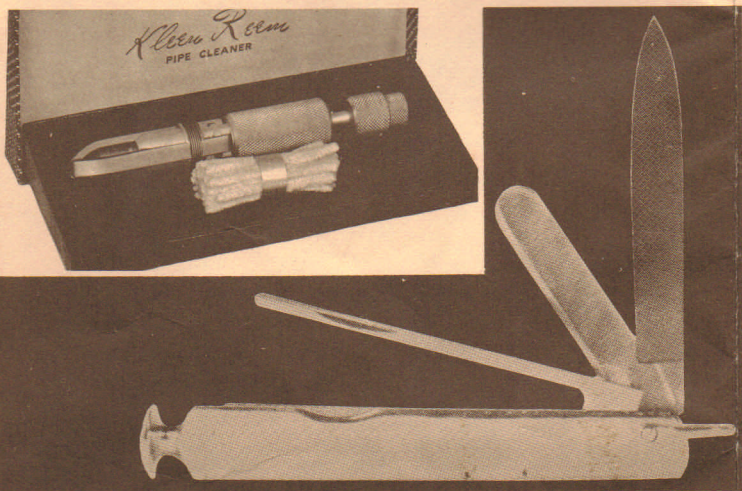

THE KLEEN REAM PIPE TOOL

The finest pipe reamer made, a real precision reamer with drill to open the shank, a lifetime piece of equipment.

REAMER IN GIFT BOX $5.95

REAMER IN LEATHER TRAVEL CASE 8.75

Adjustable to various size bowls.