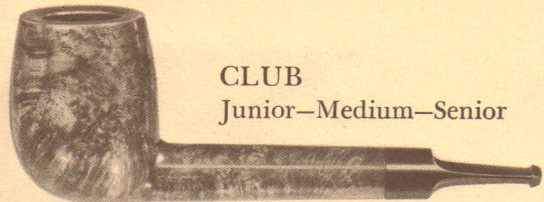

MOUNTED WITH STERLING BAND \$7.50

Made up in most standard shapes. Extremely light in weight and pre-smoked. See Master Style Chart.

WELL CURVED

APPLE CURVED

STUDENT
also Flush Mouthpiece

PRINCE
also Saddle Mouthpiece

APPLE
Small—Medium—Large

SQUAT BULLDOG
also Saddle Mouthpiece

OCTAGON SQUARE

CLUB
Junior—Medium—Senior

POT
Medium—Large
also Saddle Mouthpiece

IRISH BILLIARD

BILLIARD SADDLE
Medium

DUBLIN
Junior—Medium—Senior