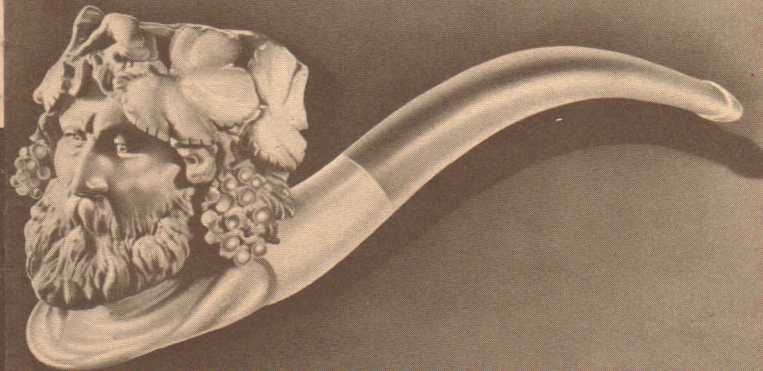

THE CLAW

Another example of Viennese artistry. Carvings like this are sure to be heirlooms handed down for generations. Like rare wines, Meerschaums improve with age. Including hand made case.

SIZE	
8	$75.00
9	82.50
10	90.00