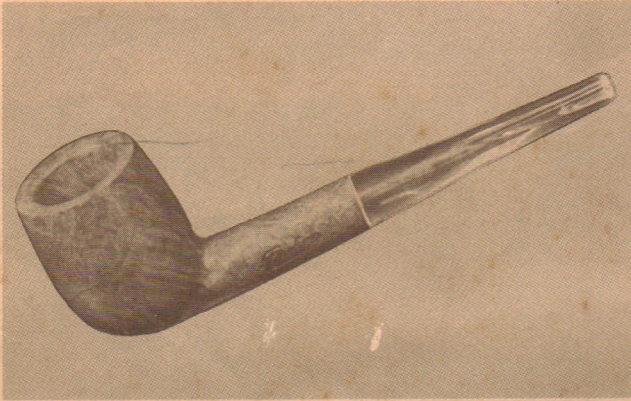

IMPORTED BY THE HOUSE OF FISCHER

Made in the following styles: Apple — Poker — Bulldog — Full Curve — Pot — Club — Prince — Dublin — Woodstock — Small Canadian — Bulldog Curved — Squat Bulldog — Billiard.

We were fortunate in getting one of the largest French pipe factories to make this fine line for us. Every pipe is fit with a clear transparent lucite stem, thin bite but tough.

Made in the following shapes in standard and deluxe quality.

STANDARD	\$5.95
DELUXE	7.50

THE CANADIAN OVAL SHANK

To the connoisseur, The Canadian is usually his prize possession. Noted for its cool sweet smoking qualities, the longer shank is the secret.

SUPREME QUALITY	\$ 5.00
DELUXE QUALITY	7.50
ROYAL	10.00
IMPERIAL	12.50