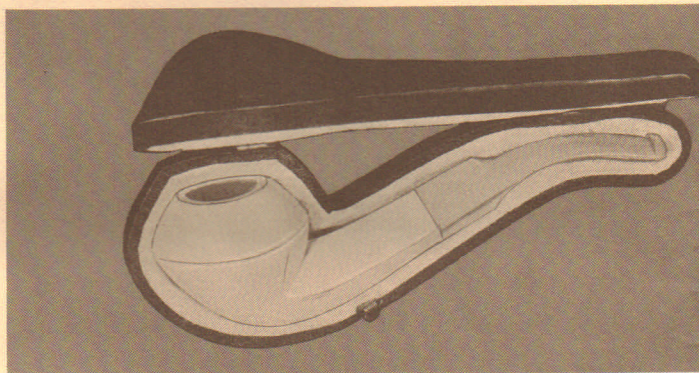

**FISCHER MEERSCHAUMS ARE
MADE IN THE FOLLOWING
SHAPES**

APPLE	DUBLIN
SEMI-BENT BULLDOG	BILLIARD
BULLDOG	FULL CURVE

SEE MASTER STYLE CHART