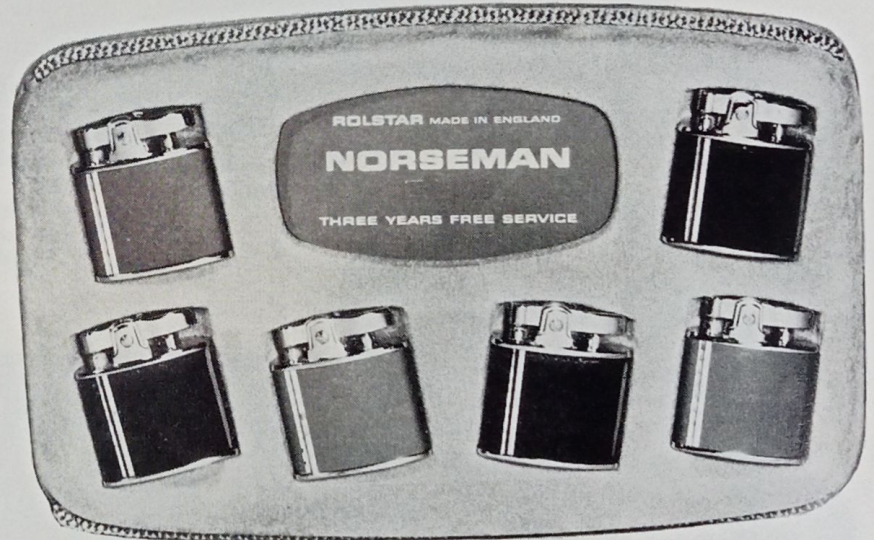

'Sim' Gas Lighters  
Assorted Colours  
No. 6234

'Super Sim' Gas Lighters  
Assorted Colours No. 6030

'ROLSTAR' PETROL LIGHTERS

'Rolstar'  
Sabre Petrol Lighters  
Satin Chrome  
No. 6404

'Rolstar'  
Norseman Petrol Lighters  
Black/Chrome and Grey/Chrome  
No. 6257