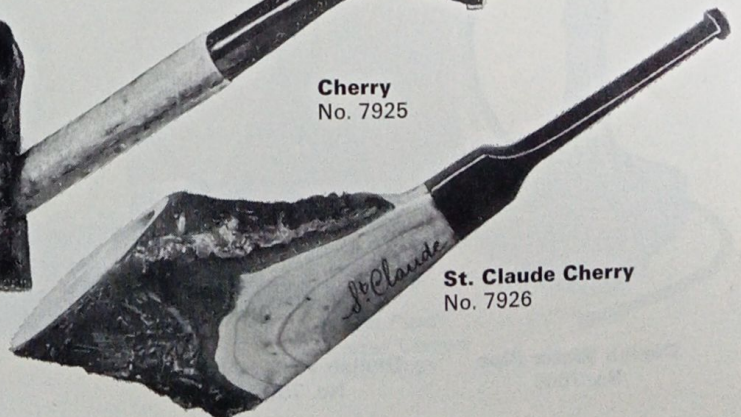

De-Luxe  
No. 6877

'POLO' CHERRY AND CORN COB

Corn Cob  
No. 6781

Cherry  
No. 7925

St. Claude Cherry  
No. 7926

CALABASH AND WATER PIPES

**Calabash**

Small size No. 6814  
Medium size No. 6815  
Large size No. 6816