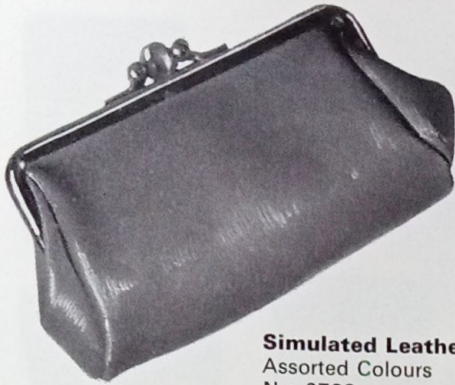

'Flaminaire' Refills  
No. 6275

'Nico-o-mop' Pipe Cleaners  
Extra Thick  
No. 5720

'Colibri' Refills  
No. 9504

'Newport' Refills  
No. 9505

TWIST-TOP PURSES

**Simulated Leather**  
Assorted Colours  
No. 0782