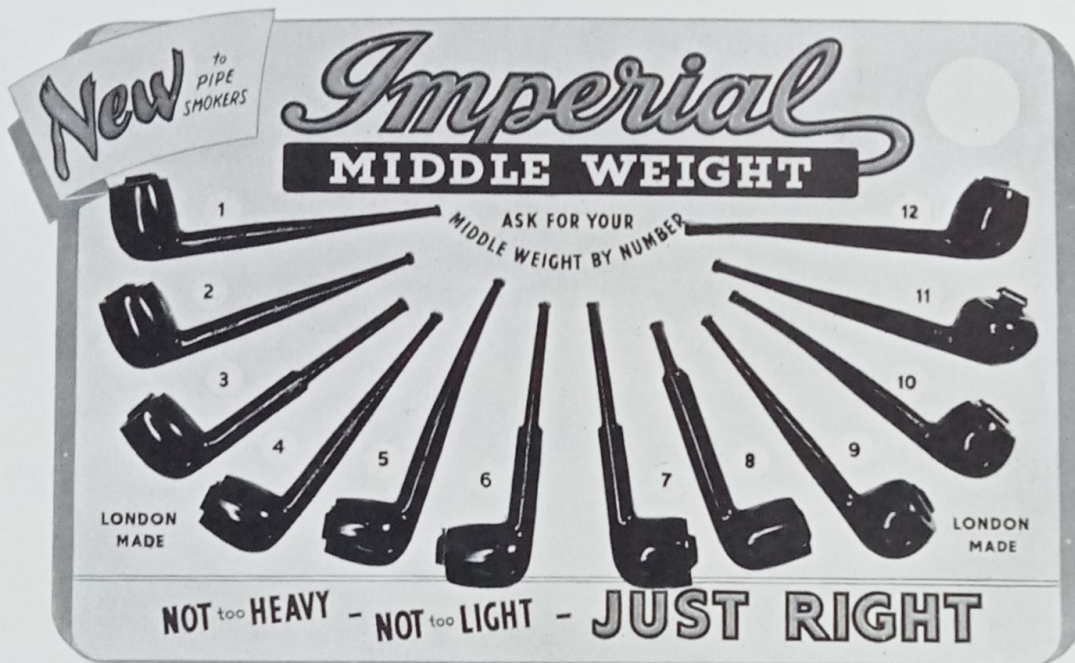

civic

IMPERIAL "MIDDLE WEIGHT"

THIS SHOWBOARD IS A PROVED SALESMAN AND DESERVES PROMINENT DISPLAY

Printed in several colours this attractive showboard is given with each initial order for one dozen pipes—or you can choose a velvet showboard to suit your other display material as shown in page 12