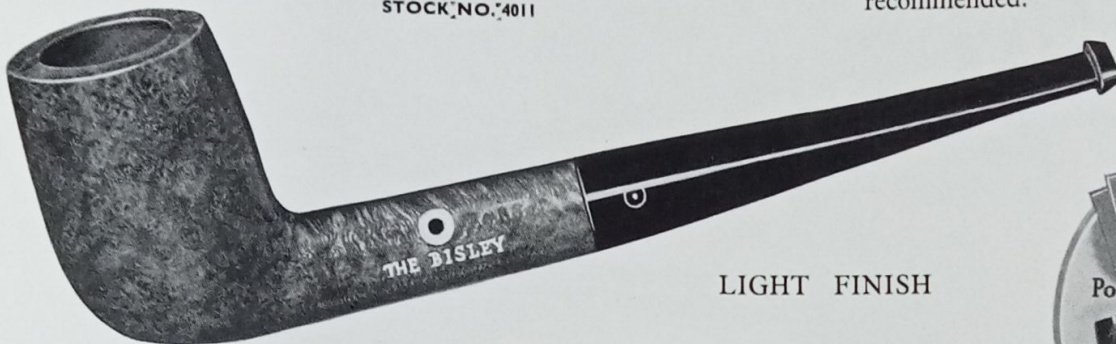

# "BISLEY"

STOCK NO. 4011

LIGHT FINISH

IN ALL POPULAR SHAPES SEE PAGE 13

7/6

MADE IN FRANCE

**HITS THE TARGET FOR VALUE**  
The "BISLEY" could be your best selling line in this price of pipe. It is increasingly popular—of genuine briar and can be well recommended.