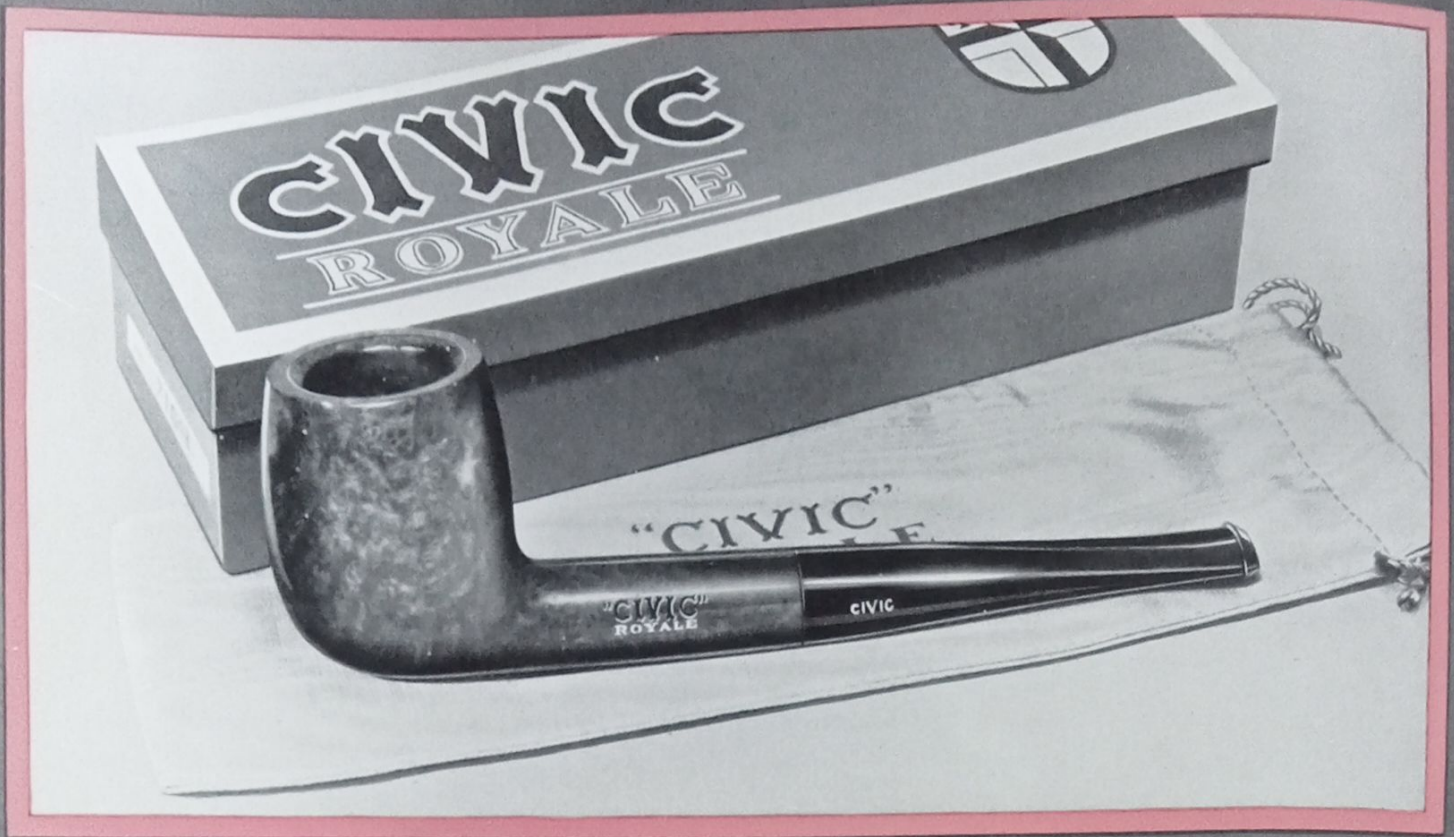

**YOU SHOULD OFFER THIS AS
SOMETHING VERY SPECIAL**

As a gift, or for presentation the "CIVIC ROYALE" is the ideal pipe. In addition to the name being a recommendation as to quality the bowl is specially selected in order that its beautiful chestnut two-tone finish may be at its very best. Well boxed with an attractive pochette the "CIVIC ROYALE" is the pipe you should stock for "something special".

"CIVIC ROYALE" MIDDLE WEIGHT are stocked in the same shapes as illustrated on page 15, which also shows the Display Material available.

LONDON **19/6** MADE