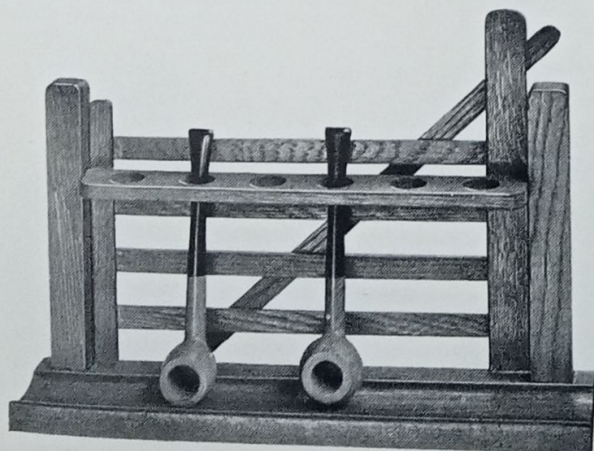

No. 7578 SETTLE PIPE RACK in oak to hold five pipes. Retail 18/6

No. 57/634 "HUNTING HORN" PIPE RACK, hand-carved, with silk cord for suspension to hold 3 pipes. Retail 16/-

No. 57/546 THE "GATE" PIPE RACK, in seasoned oak, to hold 6 pipes. Size 12 in. by 2½ in. by 8½ in. Retail 10/6