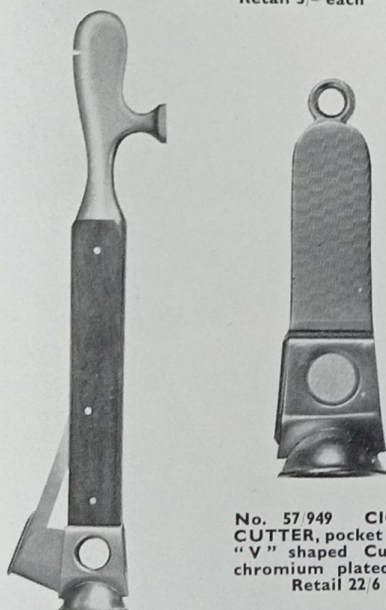

No. 57 949 CIGAR CUTTER, pocket size. "V" shaped Cutter, chromium plated. Retail 22/6 each

No. 6101 CIGAR CUTTER AND BOX OPENER. "V" shape Cutter with long handle, with wooden sides and Box Opener at end. Heavily Chrome plated. Retail 35/- each