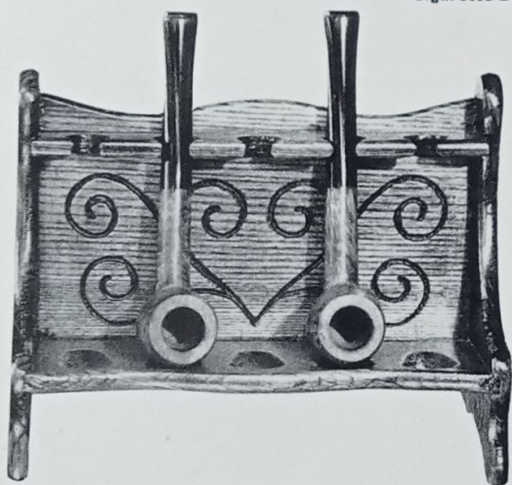

No. 2632 "Lamb Inn" as above. Musical Cigarette Box. Retail 76/-

No. 2633 "Chicken Inn" as above. Musical Cigarette Box. Retail 76/-

No. 7578 SETTLE PIPE RACK in oak to hold five pipes. Retail 18/6