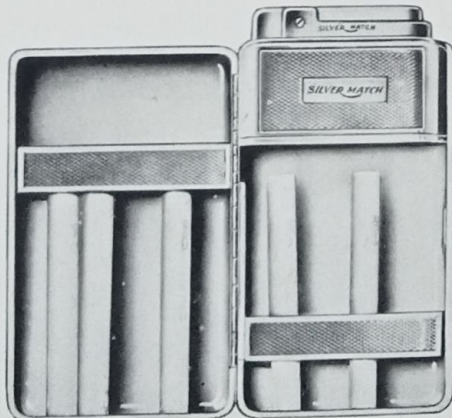

No. 57 792 MOSDA STREAMLINE LIGHTER CASE, with detachable Streamline Lighter, E.T. Chrome inside and outside. To hold 12 cigarettes. Retail 45 -

No. 26 SILVER MATCH Display Board containing 2 standard models and 2 junior models. Retail complete £9