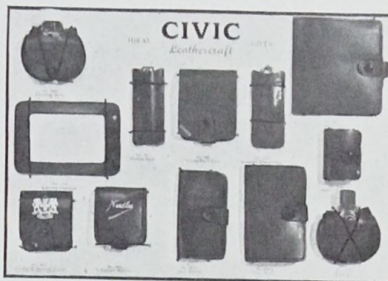

SUNDRIES

IDEAL GIFTS in Hide Leather. Display Board supplied. Articles obtainable singly. Prices quoted are retail:

Gold crested any town for minimum order of one dozen of any one article without further charge

No. 57/983		
No. 9019	Handbag Purse.	4 9
No. 9001	Lady's Purse, 4 1/2 ins.	9 6
No. 9018	Boy's Purse.	6 9
No. 9029	Eye Glass Cleaner.	3 9
No. 9014	Lady's Purse, 4 1/2 ins.	9 -
No. 9027	Shoelift.	3 -
No. 9009/2	Tray Purse.	11 6
No. 9000	Lady's Purse, 5 ins.	12 6

Prices for COMPLETE DISPLAY BOARDS are in PRICE LIST

No. 57/981		
No. 9010	Smelling Salts.	4 3
No. 9015	Pocket Knife.	3 9
No. 9007	Stamp Book.	2 -
No. 9028	Smoker's Companion.	2 9
No. 9016	Treasury Note Case.	9 6
No. 9033	Rubber Eraser.	2 6
No. 9013	Perfume Bottle.	4 6
No. 9026 6	Key Case, holds 6.	3 9
No. 9026 4	Key Case, holds 4.	3 3
No. 9006	Needle Case.	3 -
No. 9032	Sewing Set.	2 9
No. 9036	Scholars Pass Case.	3 6

No. 57/982		
No. 9035	Shopping List.	3 6
No. 9023	Comb and Hair Grips.	3 9
No. 9022	Comb and Nail File.	4 -
No. 9037	Comb, File and Tweezers.	5 9
No. 9024	Book Mark.	2 9
No. 9034	Mirror and Comb.	4 -
No. 9025	Hair Grips.	2 3
No. 9021	Comb, 5 ins.	2 11
No. 9075	Clothes Brush.	3 9
No. 9030	Note Book.	3 6