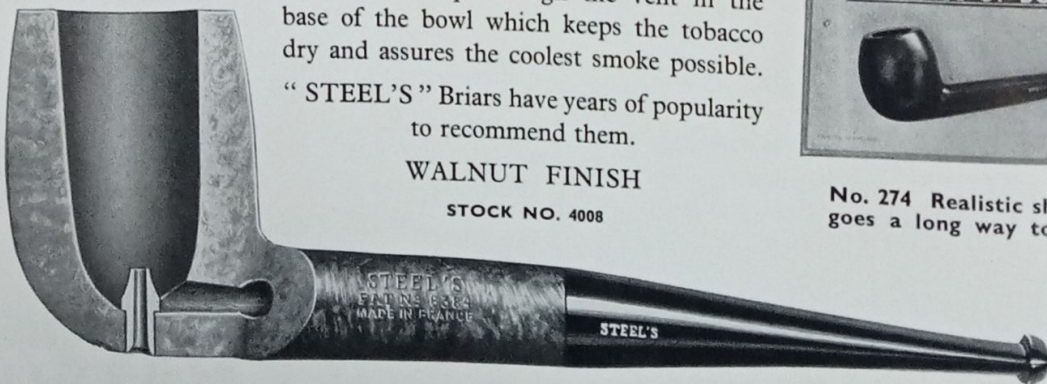

STOCKED IN ALL POPULAR SHAPES ILLUSTRATED IN PAGE 13
MADE IN FRANCE