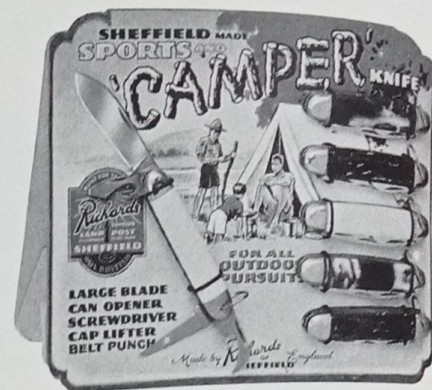

No. 57 510 "CAMPER" KNIFE. Size 3 1/2 in. Fitted with large Blade, Can Opener, Screwdriver, Cap Lifter, Belt Punch, Assorted Bone and Horn Handle. 1 dozen on Showcard. Retail 3/6 each