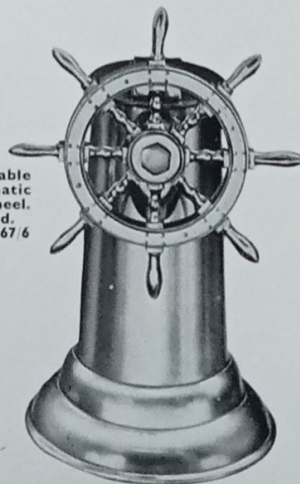

No. 1094 COLIBRI Table Lighter. Chrome, E.T. Ideal desk model. Retail 58 6

No. 6498 SHIPS WHEEL Table Lighter. Goldene colour. Automatic lighter operates by turning wheel. Overall height 5 1/2". Singly boxed. Retail 67 6