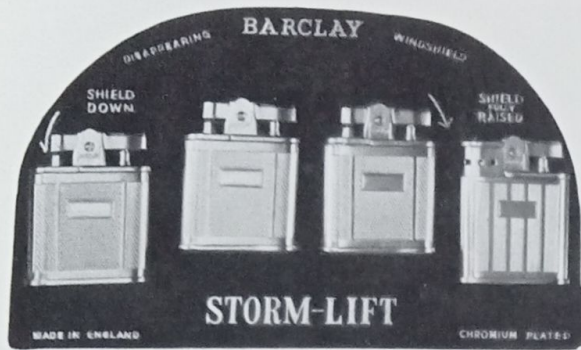

LIGHTERS

No. 58 93 **BARCLAY**. Stormlift Pocket Lighters. Chrome E.T. Adjustable wind shield.
Showcard supplied with order for 4 and over
Retail 19 6