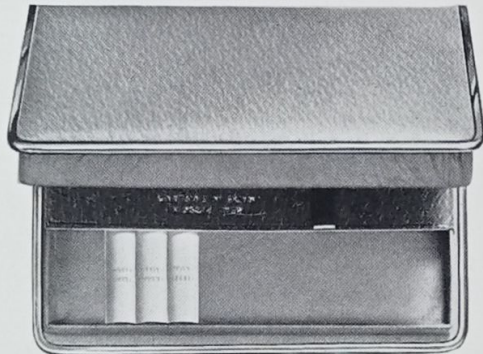

CIGARETTE CASE (Leather, Book Shape) with gilt edging.

No. 57 747	Real Pigskin to hold 15 cigarettes.	Retail 29 6
No. 57 746	Real Pigskin to hold 12 cigarettes.	27 6