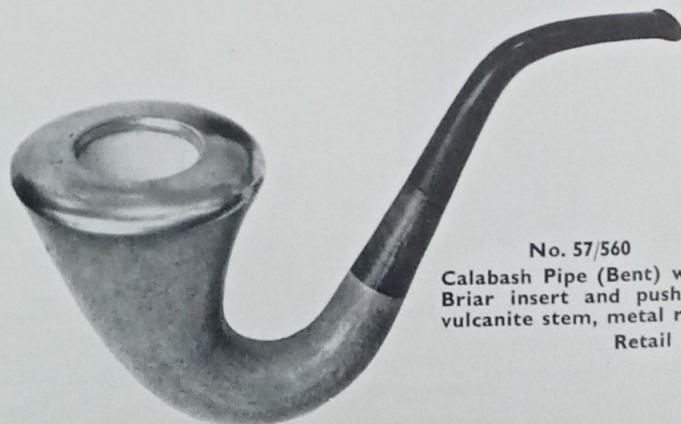

No. 57/560
Calabash Pipe (Bent) with Briar insert and push in vulcanite stem, metal rim.
Retail 17/6