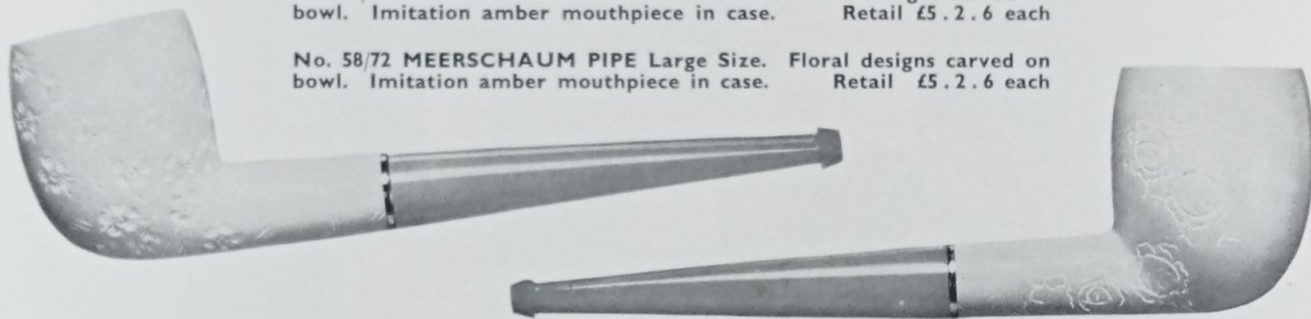

Retail 45/-

No. 58/71 MEERSCHAUM PIPE Medium Size. Floral designs carved on bowl. Imitation amber mouthpiece in case. Retail £5 . 2 . 6 each

No. 58/72 MEERSCHAUM PIPE Large Size. Floral designs carved on bowl. Imitation amber mouthpiece in case. Retail £5 . 2 . 6 each