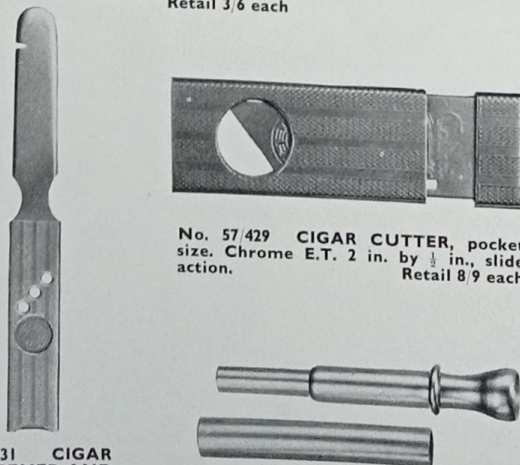

No. 57 429 CIGAR CUTTER, pocket size. Chrome E.T. 2 in. by 1/2 in. slide action. Retail 8/9 each

No. 57 931 CIGAR BOX OPENER AND CIGAR CUTTER. Chrome E.T. Cutter, overall length 5 1/2 in. Retail 21/- each

No. 56 617 CIGAR PIERCER, spring loaded, nickel plated. 1 dozen on Showcard. Retail 7/6 each