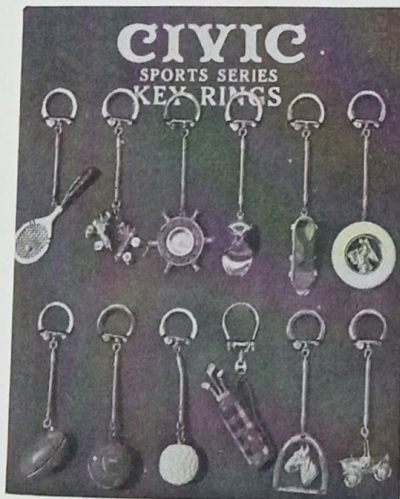

SPORTS KEY RINGS—carded one dozen No. 7683

No. 7682	Old Crock.	9 3
No. 7681	Stirrup.	4 9
No. 7680	Golf Bag.	8 9
No. 7679	St. Christopher.	11 -
No. 7698	Soccer Ball.	7 -
No. 7677	Rugby Ball.	7 -
No. 7676	Golf Ball.	6 3
No. 7675	Climbing Boot.	5 9
No. 7674	Jockey Cap.	7 -
No. 7673	Ship's Wheel Compass.	10 3
No. 7672	Roller Skates.	9 3
No. 7671	Tennis Racquet.	10 3

KEY RINGS—carded one dozen. No. 7561

No. R6318	Boxing Gloves.	8 6
No. R6322	St. Christopher.	7 6
No. R6175	Tape Measure.	7 -
No. R6331	Chianti Bottle.	6 -
No. R6319	Note Book.	4 -
No. R6327	Poker Dice.	8 6
No. R6320	Penknife.	3 6
No. R6326	Elephant.	7 -
No. R6321	Champagne in Bucket.	8 9
No. R6484	Roulette.	5 3
No. R6324	Ice Skates.	9 3
No. R6323	Skull.	5 -