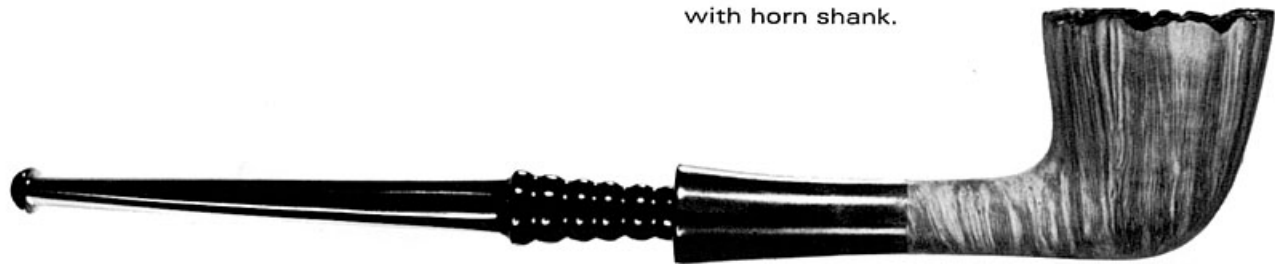

only straight grained.

A: fortified bamboo and
steelpipe in the stem.

B: fortified shank and
steelpipe in the stem.

Illustrations are full size.

MODEL 22

"SILVER LADY"

silver fortified shank
and steelpipe in the stem.
Only straight grained.

MODEL 23

"CLASSIC FASHIONABLE"

fortified bamboo and
steelpipe in the stem.

Illustrations are full size.

MODEL 24

"LADLE"

with two stems.

Illustrations are full size.

MODEL 25

"LADY PIPE"

with horn shank.

MODEL 26

"FANCY LADY"

Illustrations are full size.

This pipes are Birdeyed
and straight grained
fancy models,
and they are examples of
our individual fancy pipes.

Illustrations are full size.