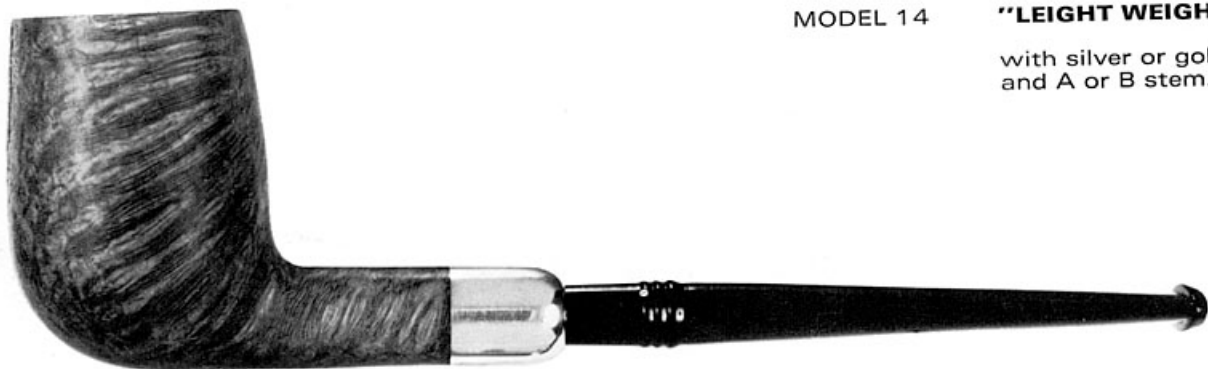

Illustrations are full size.

MODEL 8 "APPLE"

MODEL 9 "SQUARE"

Illustrations are full size.

MODEL 10

"SKIPPER"
with lyre stem.

MODEL 11

"LEIGHT WEIGHT CLASSIC"

Illustrations are full size.

MODEL 12

"PIA"

oval stem.

MODEL 13

"WALRUS"

table pipe.

Illustrations are full size.

MODEL 14

"LEIGHT WEIGHT CLASSIC"

with silver or goldring
and A or B stem.

A-stem

B-stem.

Illustrations are full size.

MODEL 15

"APPLE SQUARE"