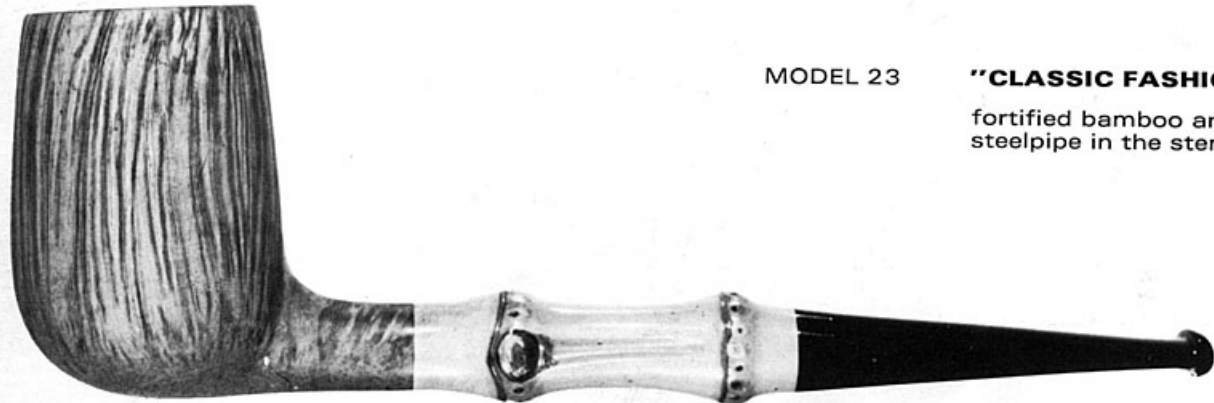

Illustrations are full size.

MODEL 19

"DUCKLING"

MODEL 20

"SWAN"

Illustrations are full size.

MODEL 21

"GOLF CLUB"

only straight grained.

A: fortified bamboo and
steelpipe in the stem.

B: fortified shank and
steelpipe in the stem.

Illustrations are full size.

MODEL 22

"SILVER LADY"

silver fortified shank
and steelpipe in the stem.
Only straight grained.

MODEL 23

"CLASSIC FASHIONABLE"

fortified bamboo and
steelpipe in the stem.

Illustrations are full size.

MODEL 24

"LADLE"

with two stems.

Illustrations are full size.