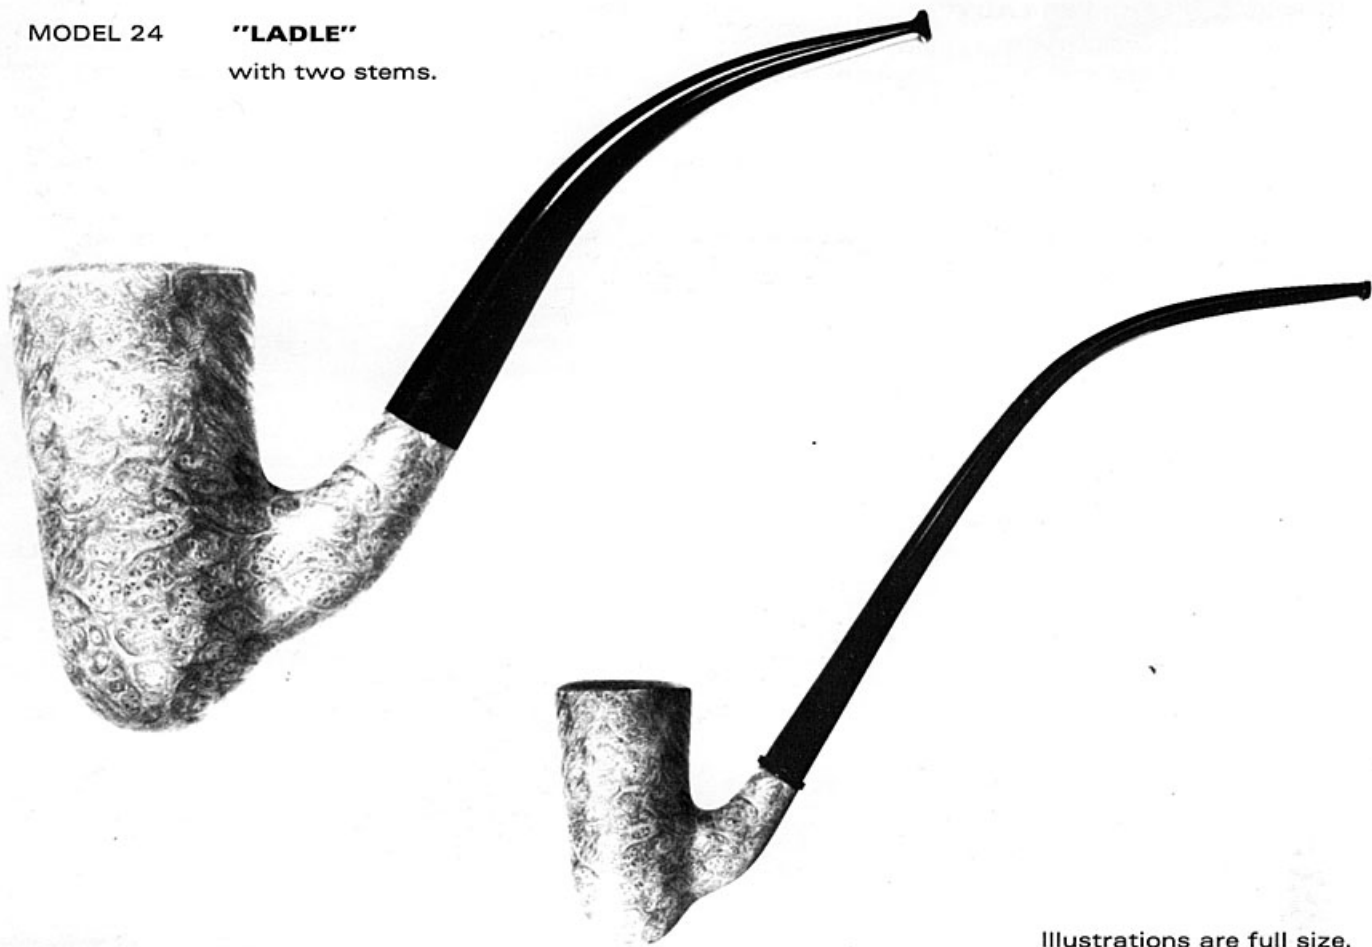

only straight grained.

A: fortified bamboo and
steelpipe in the stem.

B: fortified shank and
steelpipe in the stem.

Illustrations are full size.

MODEL 22

"SILVER LADY"

silver fortified shank
and steelpipe in the stem.
Only straight grained.

MODEL 23

"CLASSIC FASHIONABLE"

fortified bamboo and
steelpipe in the stem.

Illustrations are full size.

MODEL 24

"LADLE"

with two stems.

Illustrations are full size.

MODEL 25

"LADY PIPE"

with horn shank.

MODEL 26

"FANCY LADY"

Illustrations are full size.

This pipes are Birdeyed
and straight grained
fancy models,
and they are examples of
our individual fancy pipes.

Illustrations are full size.